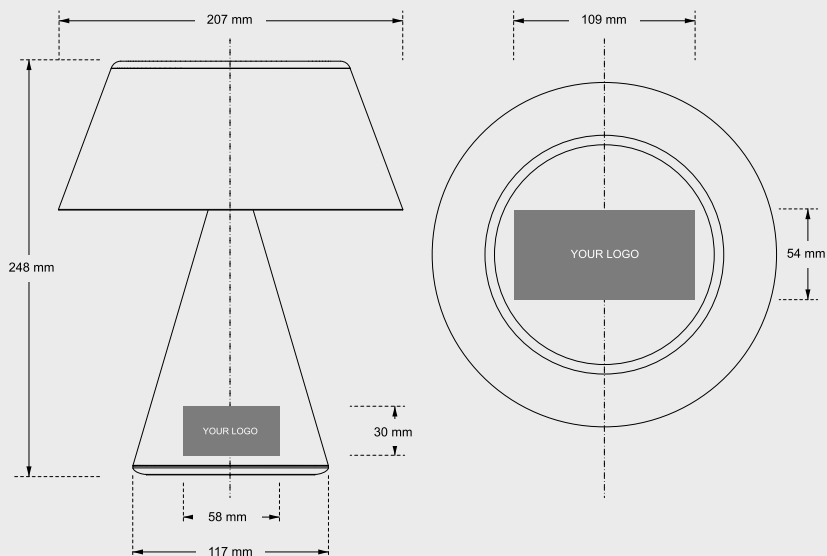

LBI*

MLP*

B2B RECOMMENDED CUSTOMIZATION

Suggested branding: silkscreen - laser

RETAIL PACKAGING

PACKING

Dimensions: 23.62 x 18.11 x 14.57" | 60.5 x 46 x 37 cm
 Weight: 16.1 lbs | 7.3 kg
 Quantity: 4 pcs

TECH SPECS

Power supply: 5V USB power adapter (not included)
 Outdoor friendly design (IPX4)
 Max lumen output: 200 lm
 Material: Aluminum / ABS
 Weight: 1.57 lbs | 715 g
 Dimensions: Ø8.15 x 9.76" | Ø20.7 x 24.8cm